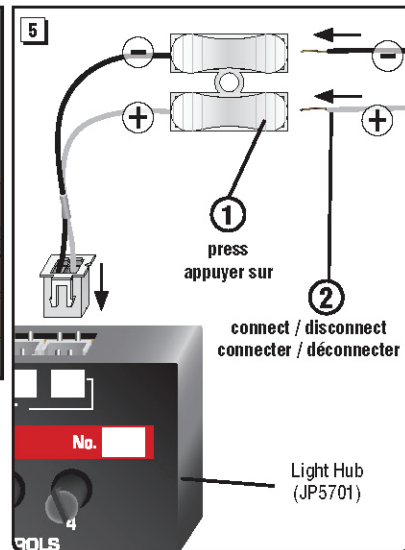

Model making product. Not a toy! Not suitable for children under 14 years! / Produit pour le modélisme. Pas un jouet! Pas adapté aux enfants de moins de 14 ans! / Producto para modelismo. No es un juguete! No adecuado para niños menores de 14 años! / Modellbauartikel. Kein Spielzeug! Nicht geeignet für Kinder unter 14!

CAUTION: Do not look directly into LED lights when in operation.
ATTENTION: Ne pas regarder directement dans les lumières LED en fonctionnement.