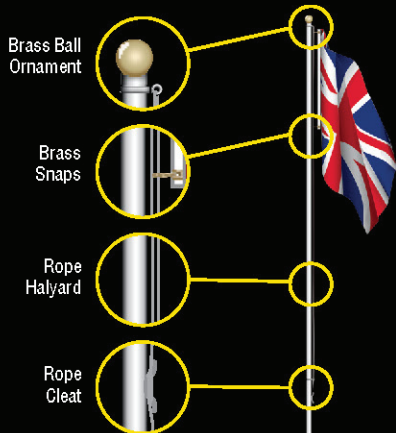

JUST PLUG

UNION JACK FLAG POLE JP5959

- For government buildings, landmarks and more
- Exhibit unity in any scene
- Works for multiple scales

CONTENTS: 1 Flag Pole with Union Jack Flag, 1 Small Spotlight with **36 in (91 cm)** wire, 1 Linker Plug