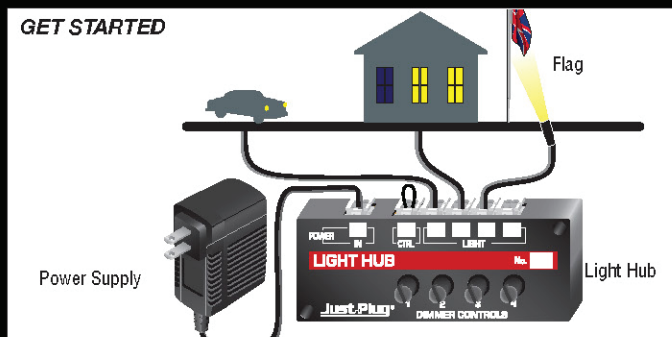

SCALE	POLE 4.13in H (105mm)	FLAG 1.36in W x 0.64in H (3.45cm x 1.63cm)
N	55ft, 3in (16.8m)	18ft, 2in x 8ft, 7in (5.53m x 2.63m)
HO	30ft (9.14m)	9ft, 10in x 4ft, 7in (2.99m x 1.39m)
OO	26ft, 3in (7.99m)	8ft, 7in x 4ft, 1in (2.63m x 1.24m)

INSTRUCTIONS