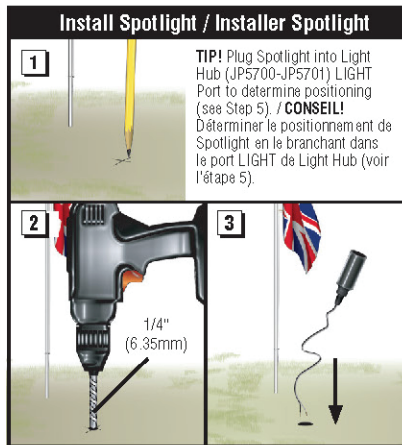

Model making product. Not a toy! Not suitable for children under 14 years! / Produit pour le modélisme. Pas un jouet! Pas adapté aux enfants de moins de 14 ans! / Producto para modelismo. No es un juguete! No adecuado para niños menores de 14 años! / Modellbauartikel. Kein Spielzeug! Nicht geeignet für Kinder unter 14!

CAUTION: Do not look directly into LED lights when in operation.
ATTENTION: Ne pas regarder directement dans les lumières LED en fonctionnement.