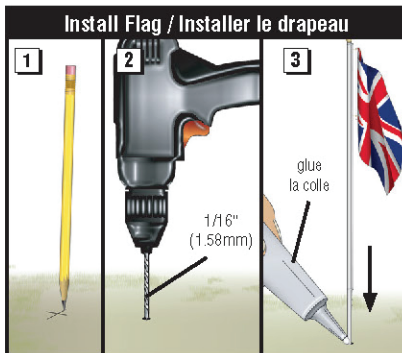

Model making product. Not a toy! Not suitable for children under 14 years! / Produit pour le modélisme. Pas un jouet! Pas adapté aux enfants de moins de 14 ans! / Producto para modelismo. No es un juguete! No adecuado para niños menores de 14 años! / Modellbauartikel. Kein Spielzeug! Nicht geeignet für Kinder unter 14!

CAUTION: Do not look directly into LED lights when in operation.
ATTENTION: Ne pas regarder directement dans les lumières LED en fonctionnement.