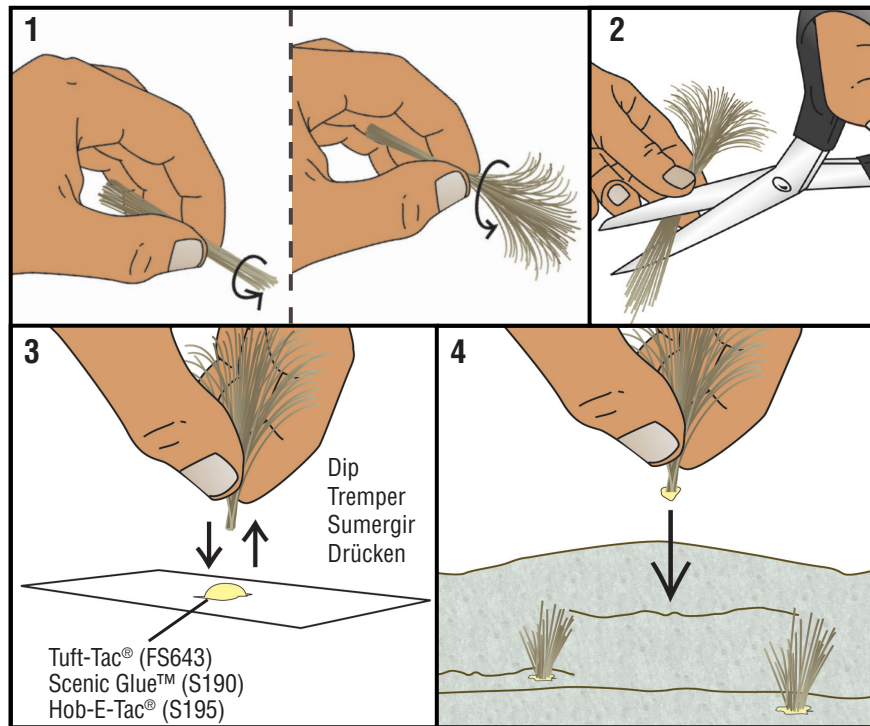

FIELD GRASS

LIGHT GREEN FG173

INSTRUCTIONS / INSTRUCTIONS / INSTRUCCIONES / ANWEISUNGEN

MODELING AND CARE INFORMATION: This product suggests the use of materials that may stain or cause damage. Take care to cover project area and clothing appropriately. Follow recommendations for use and cleanup.