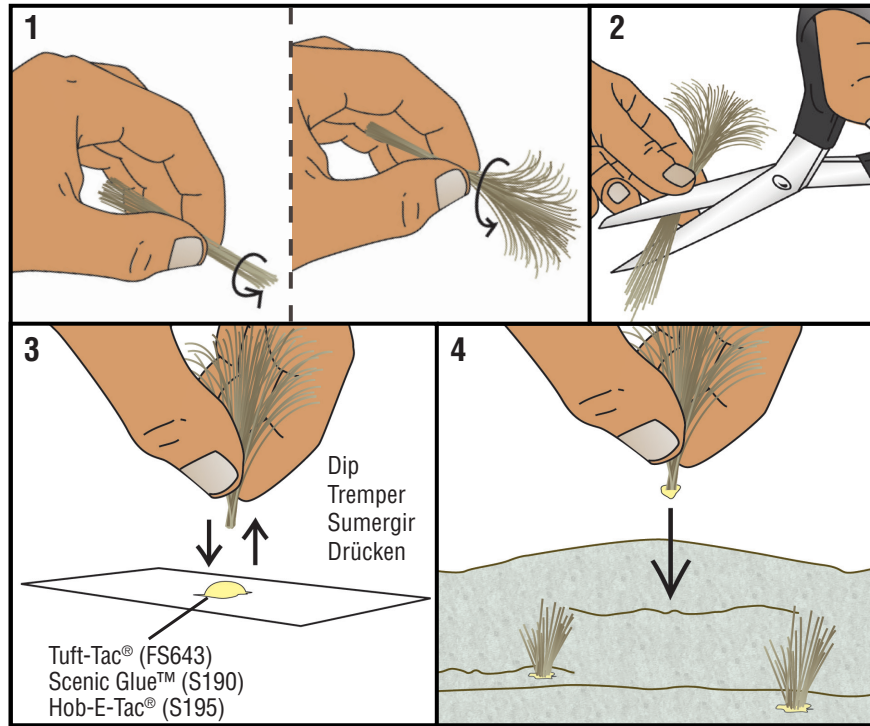

FIELD GRASS

NATURAL STRAW FG171

INSTRUCTIONS / INSTRUCTIONS / INSTRUCCIONES / ANWEISUNGEN

MODELING AND CARE INFORMATION: This product suggests the use of materials that may stain or cause damage. Take care to cover project area and clothing appropriately. Follow recommendations for use and cleanup.